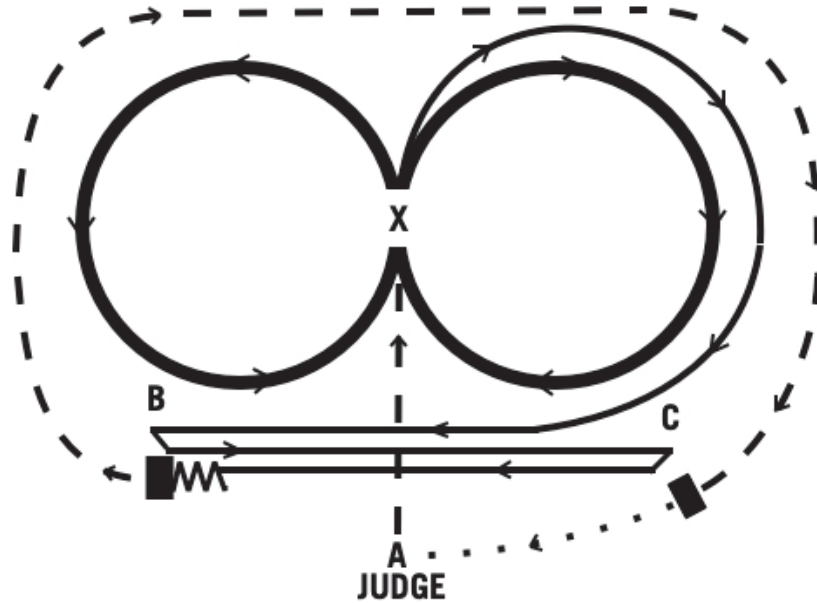

## WORKING – WP6

Event \_\_\_\_\_ Class \_\_\_\_\_

Horse \_\_\_\_\_ Rider \_\_\_\_\_

		Possible Points	Judge's Marks
1	Type, Presentation & Overall impression	10	
2	Trot to X and hand gallop circle right	10	
3	Flying change at X	10	
4	Hand gallop circle left	10	
5	Flying change at X and canter three quarter circle right, continue to B	10	
6	Roll back left and canter to C	10	
7	At C roll back right and canter to B	10	
8	Stop, settle, rein back 3 metres and settle	10	
9	Trot around work area toward C	10	
10	Stop at C, settle, walk back to Judge on loose rein	10	
<b>Total</b>		<b>100</b>	